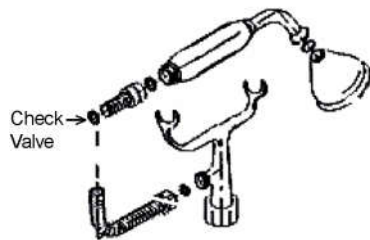

TUB WALL MOUNTED FAUCET WITH HAND SHOWER

Cat. No.

4025

W: 9"

H: 12-1/2"

Depth from back of faucet to front of faucet: 7-1/2"

Depth from wall to front of faucet: 5-1/2"

Features:

- ▶ Old style spigot
- ▶ Handheld shower with cradle and 59" Hose
- ▶ Backflow preventer on handshower
- ▶ 3-3/8" Centers on tub wall
- ▶ Centers can be adjusted out to 9" with use of part #4501 (Swivel arms)
- ▶ 1/4 Turn ceramic disc cartridges
- ▶ Flow rate is 3.8 GPM
- ▶ Flow rate for handshower is 1.8 GPM
- ▶ To be used with double offset bath supplies: part #5576
- ▶ Can be used with freestanding bath supplies part #4502-PL