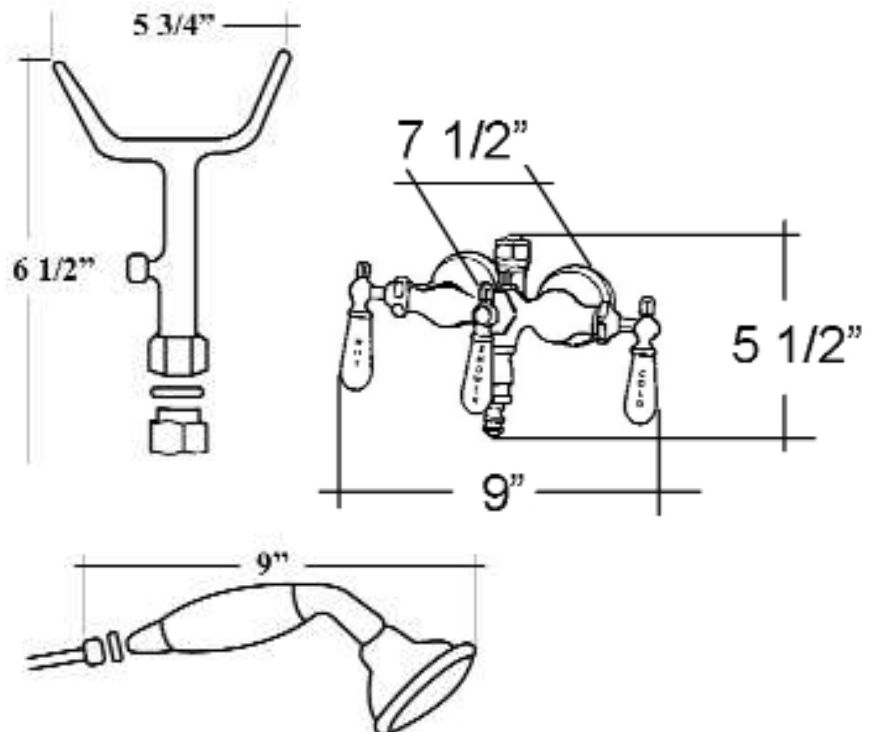

TUB WALL MOUNTED FAUCET WITH HAND SHOWER

Cat. No.

4025

W: 9"

H: 12-1/2"

Depth from back of faucet to front of faucet: 7-1/2"

Depth from wall to front of faucet: 5-1/2"

Features:

- ▶ Old style spigot
- ▶ Handheld shower with cradle and 59" Hose
- ▶ Backflow preventer on handshower
- ▶ 3-3/8" Centers on tub wall
- ▶ Centers can be adjusted out to 9" with use of part #4501 (Swivel arms)
- ▶ 1/4 Turn ceramic disc cartridges
- ▶ Flow rate is 3.8 GPM
- ▶ Flow rate for handshower is 1.8 GPM
- ▶ To be used with double offset bath supplies: part #5576
- ▶ Can be used with freestanding bath supplies part #4502-PL

Finishes:

CP Polished Chrome
BP Polished Brass
SN Brushed Nickel

PN Polished Nickel
ORB Oil Rubbed Bronze

Dimensions are nominal and may vary. Dimensions and specifications subject to change without notice.